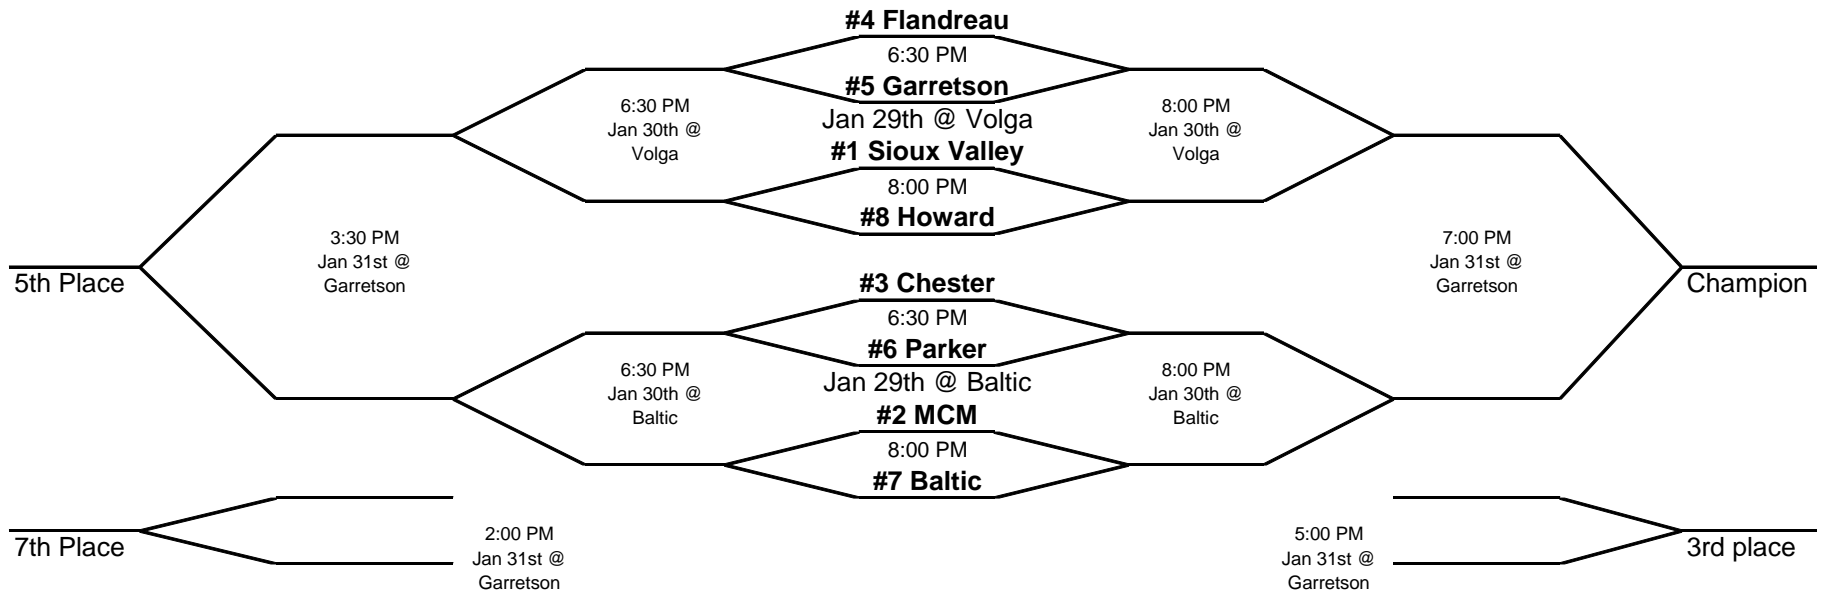

# 2015 BIG EAST CONFERENCE GIRLS BASKETBALL TOURNAMENT

JANUARY 29th, 30th, 31st - 2015

Admission: Adults \$5.00 Students \$3.00

**\*Teams on top of each bracket will wear white.**

**\*Shot Clock will be used for all games.**